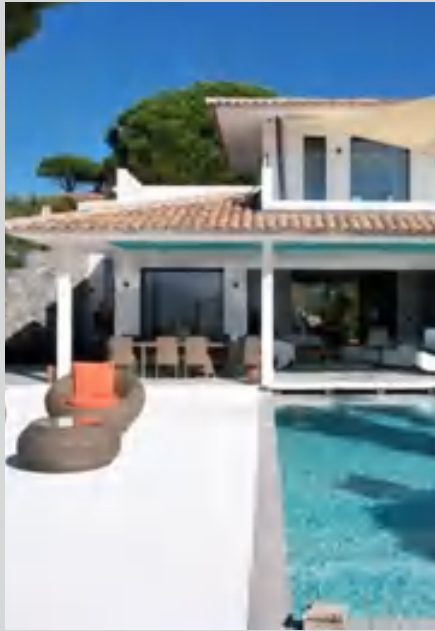

Blanc Artique
Artic White