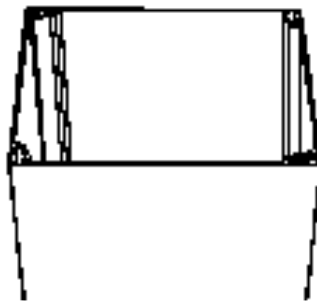

Colonne KONA 8"
8" KONA Column