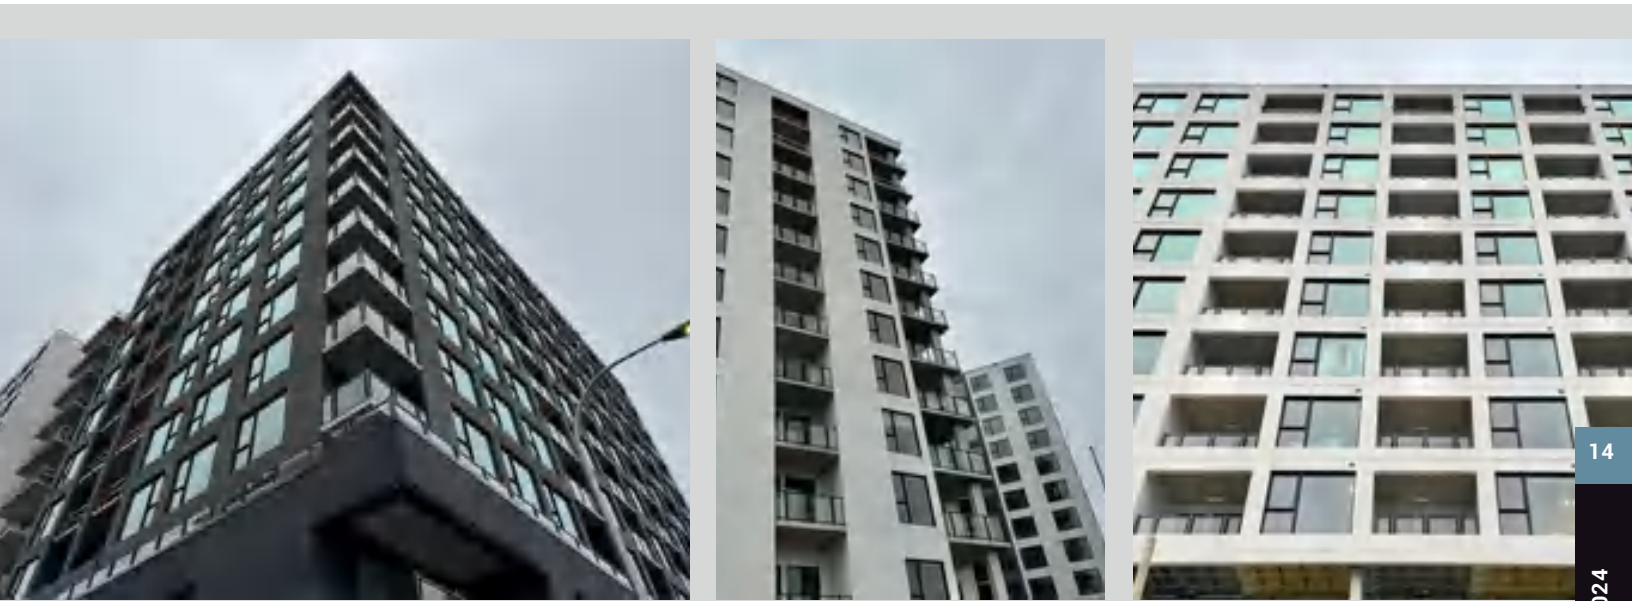

CORSIM

2023 - Projet DUSSEAU